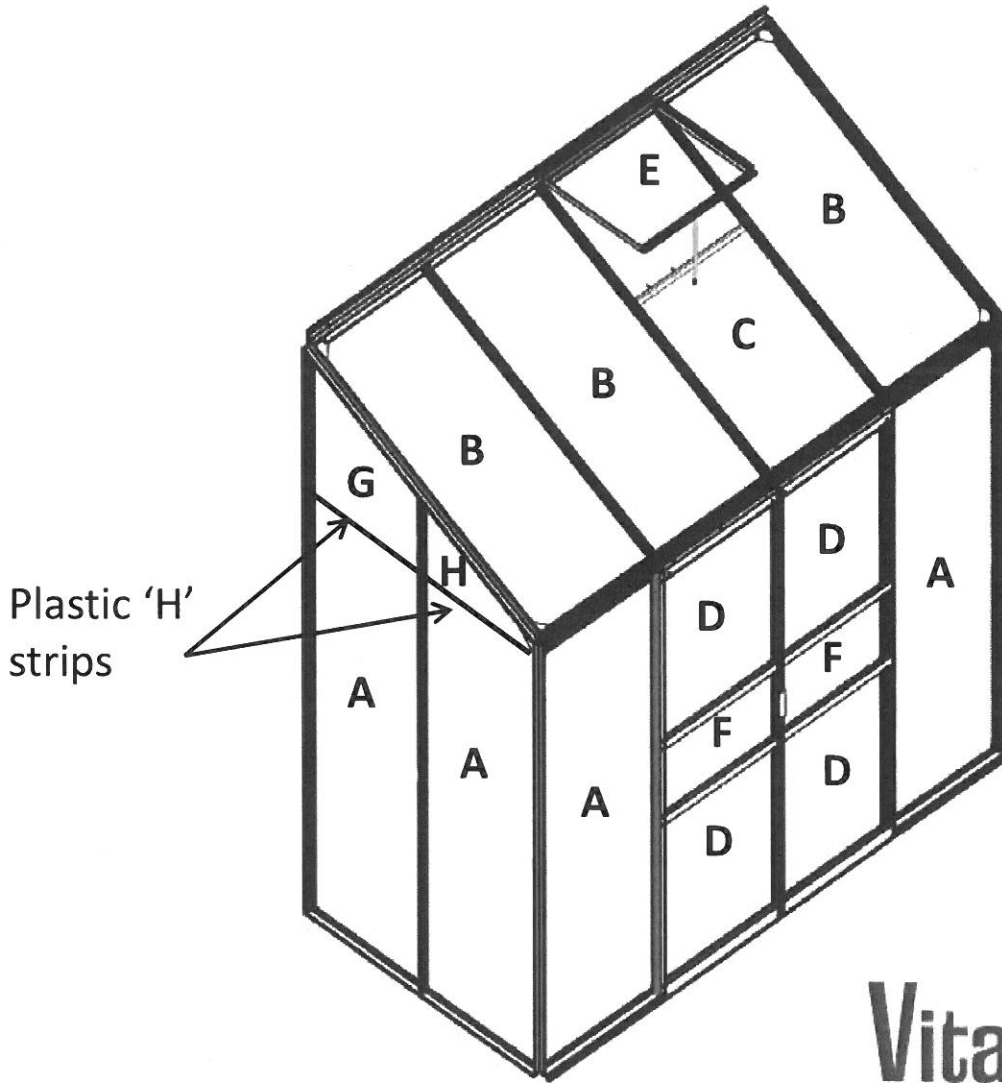

IDA 3300 – GLAZING PLAN – TOUGHENED GLASS

Vitavía
- makes living grow

**IDA
3300**

Glazing Plan for Ida 3300 with Toughened Glass

A = 6 x 610 x 1655mm

B = 3 x 610 x 1345m

C = 1 x 610 x 803mm

D = 4 x 610 x 610mm

E = 1 x 600 x 545mm

F = 2 x 610 x 248mm

G = 2 x 610 x 501 x 253mm

H = 2 x 610 x 249 x 0mm

4 x black plastic H strips